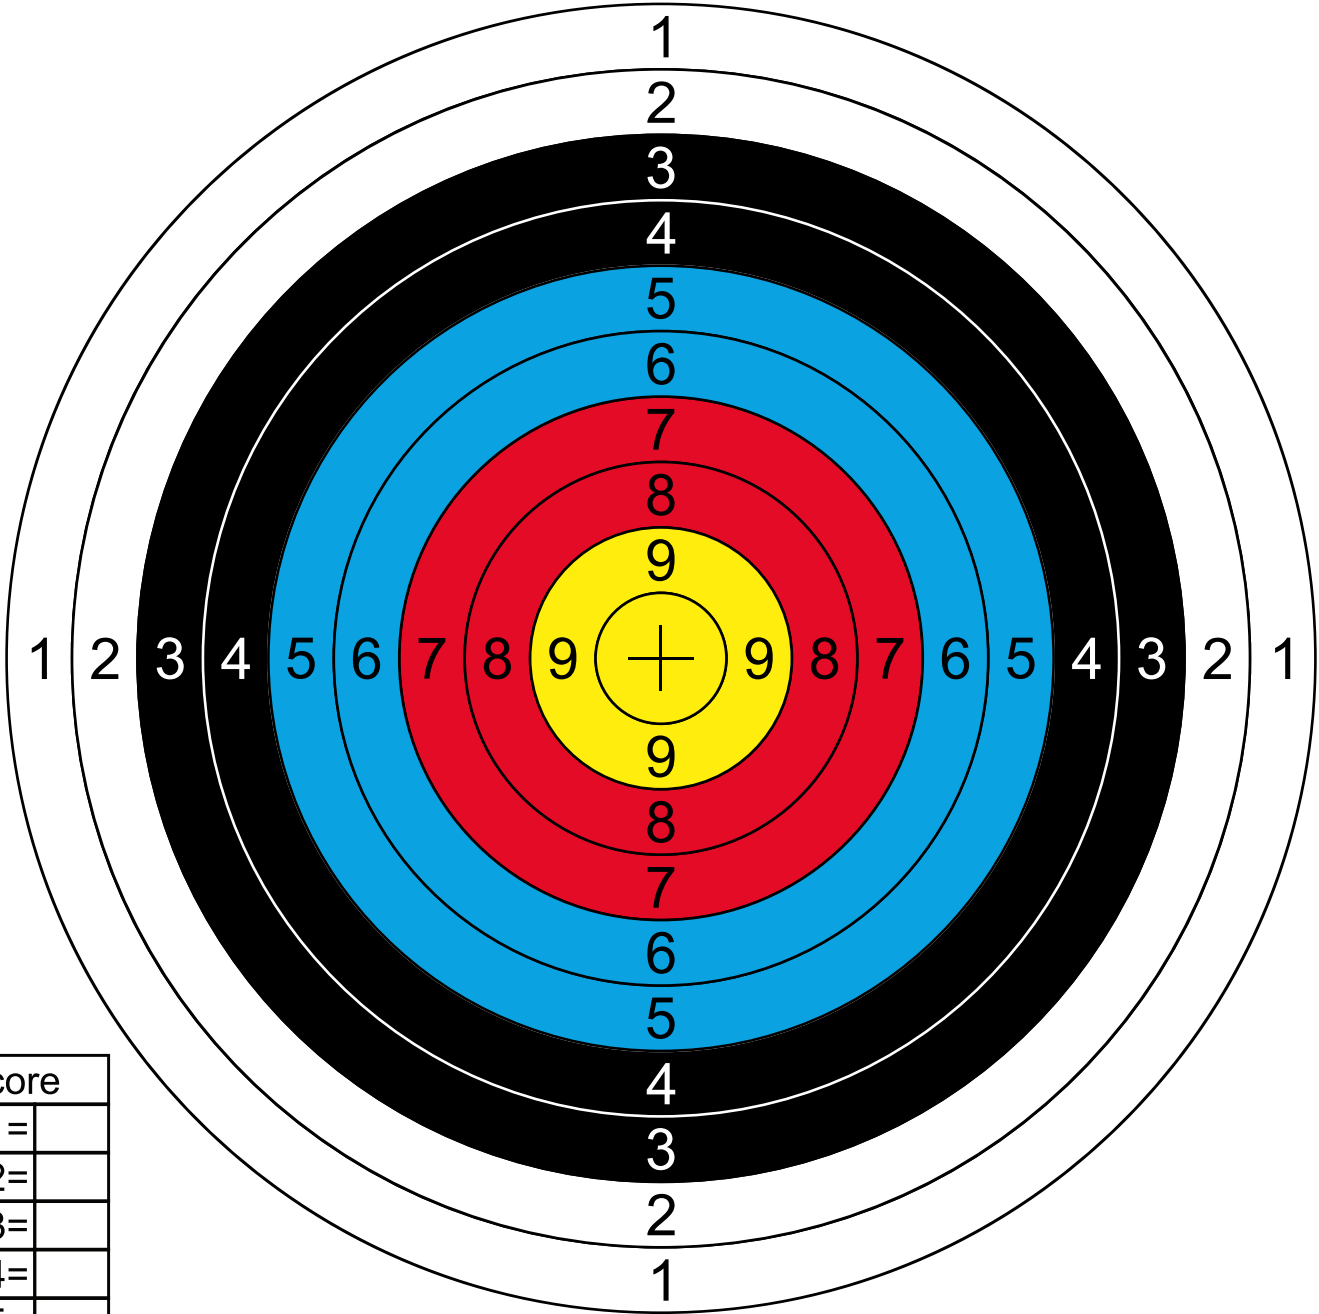

| | |
|-----------|--|
| Shooter: | |
| Distance: | |
| Shots: | |
| Weapon: | |

| Score | |
|--------|---|
| x1= | |
| x2= | |
| x3= | |
| x4= | |
| x5= | |
| x6= | |
| x7= | |
| x8= | |
| x9= | |
| x10= | |
| x0= | 0 |
| Total: | |